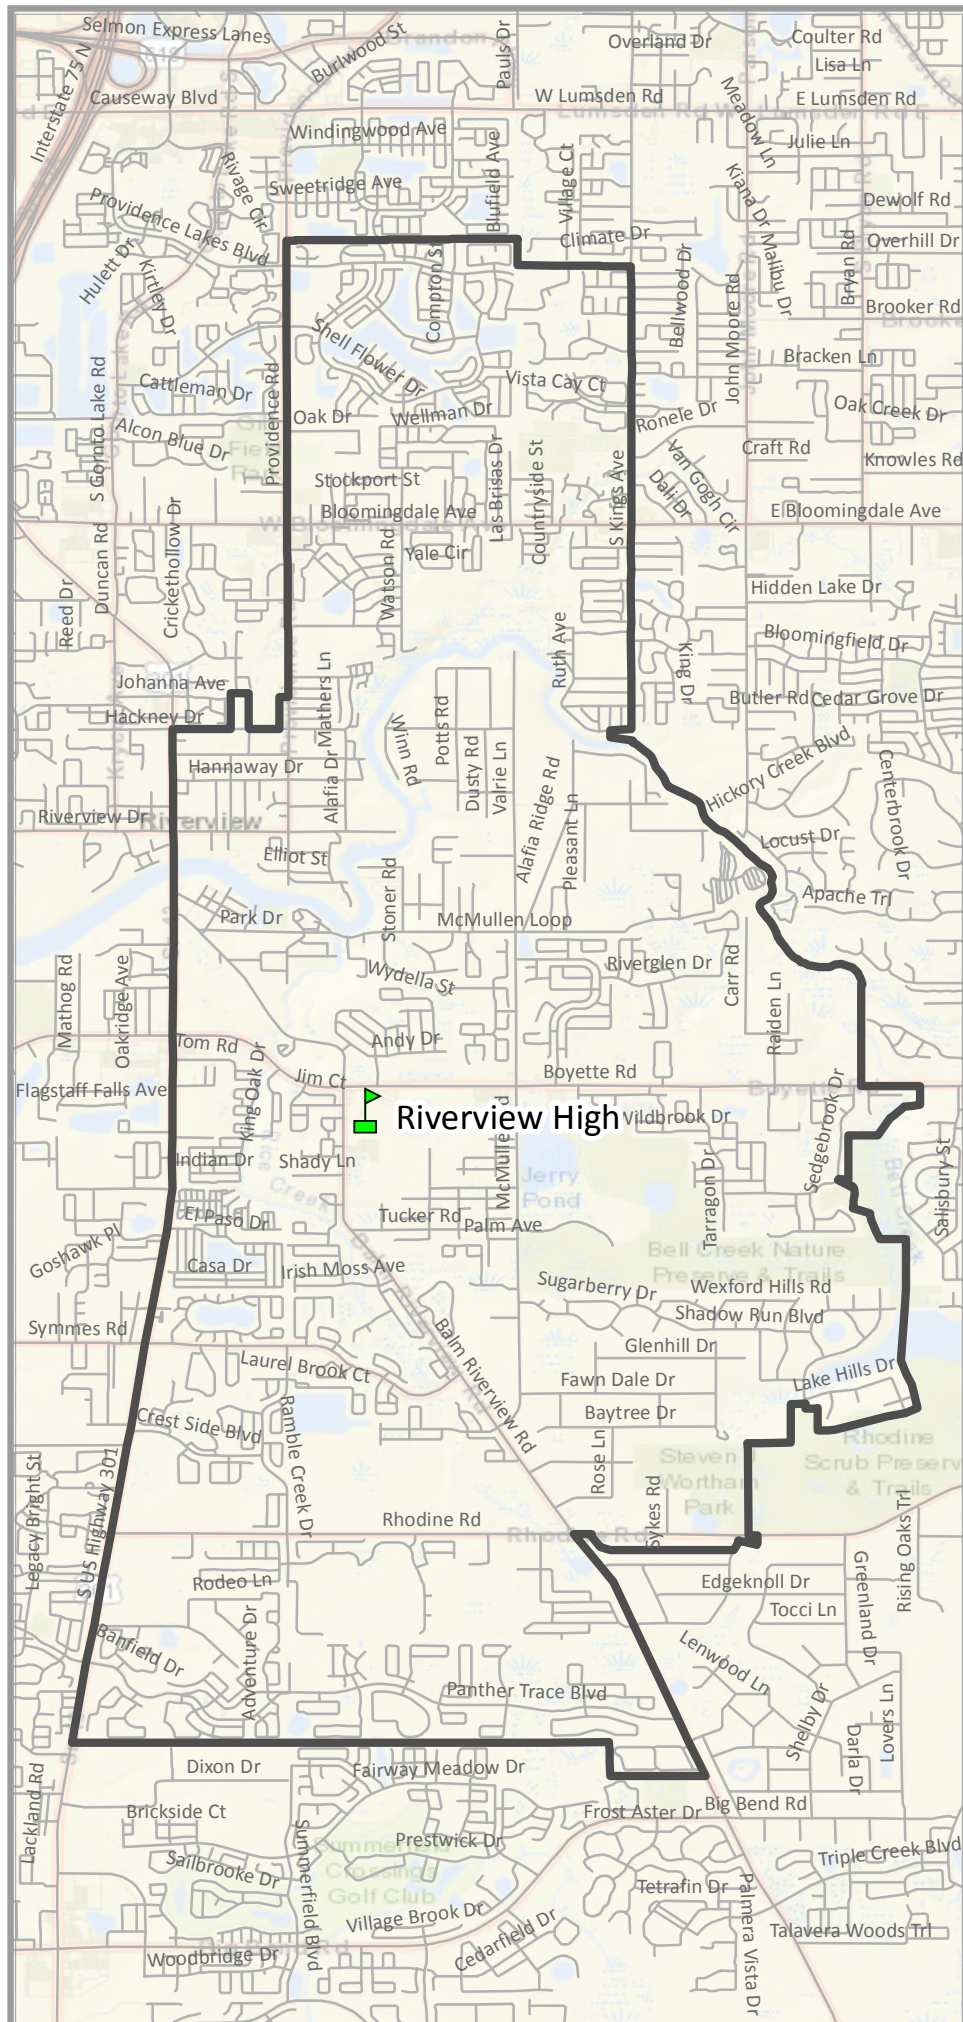

**Realigned 2018-2019
Riverview High School
Boundary and Location**

**Riverview High
11311 Boyette Rd.
Riverview, FL 33569
(813) 671-5011
Area V**

-  High School Locations
-  Local Street Network
-  2018-2019 High School Boundaries

AUTHOR: GIS & Geo-Analytics Department | Information Technology Division |
HCPS PROJECT: School Locations and Boundaries
DISCLAIMER: Hillsborough County Public Schools (HCPS) makes every effort to produce and publish the most current and accurate information possible while complying with U.S. map accuracy standards. All school attendance boundaries are subject to change by School Board action. Maps and descriptions are provided for convenience only. No guarantees, expressed or implied, are provided for the data herein or its use. HCPS is not bound by user interpretation.
REPRODUCTION: This sheet may not be reproduced in part or in full for sale to anyone without specific approval of Hillsborough County Public Schools.